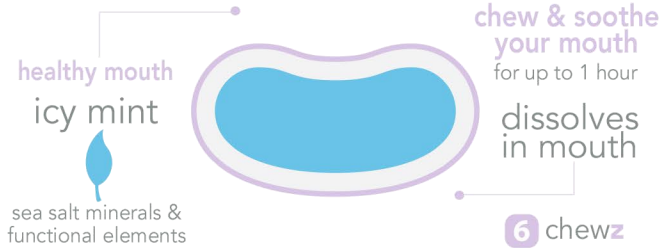

Chill & Chew with **OrthoChewz!**

ORTHO  
**CHEWZ**™

orthocare essentials™

Replaces Silicone Chewies

Seats & Soothes Aligners ~ Comforts Braces

**Relief for Discomfort & Dry Mouth**

Great for braces, aligners & more!

Chill & Chew with **OrthoChewz!**

ORTHO  
**CHEWZ**™

orthocare essentials™

**OrthoChewz** innovative formulation was created by an orthodontist to provide a science and research driven solution for discomfort while wearing aligners and braces. **OrthoChewz** are one of the 1st ever dissolvable chews that also provides beneficial ingredients for a healthy mouth. Rather than using silicone products that can harbor bacteria in your aligner case, you can now have the convenience and benefits of using our dissolvable chew anytime, anywhere!

Scan to Order

- Relieves discomfort & dry mouth
- Chill, chew & soothe for up to 5 minutes or more
- Dissolves in your mouth, lasting over 1 hour
- Made with functional & beneficial ingredients

**Heres how to use OrthoChewz**